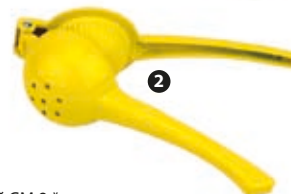

2

- 1 127875 - SPREMIARANCIO INOX Ø CM 9 *
- 2 127874 - SPREMILIMONE INOX Ø CM 7,5 *
- 3 127732 - SPREMILIME INOX Ø CM 6 *

* conf. in blister appendibile